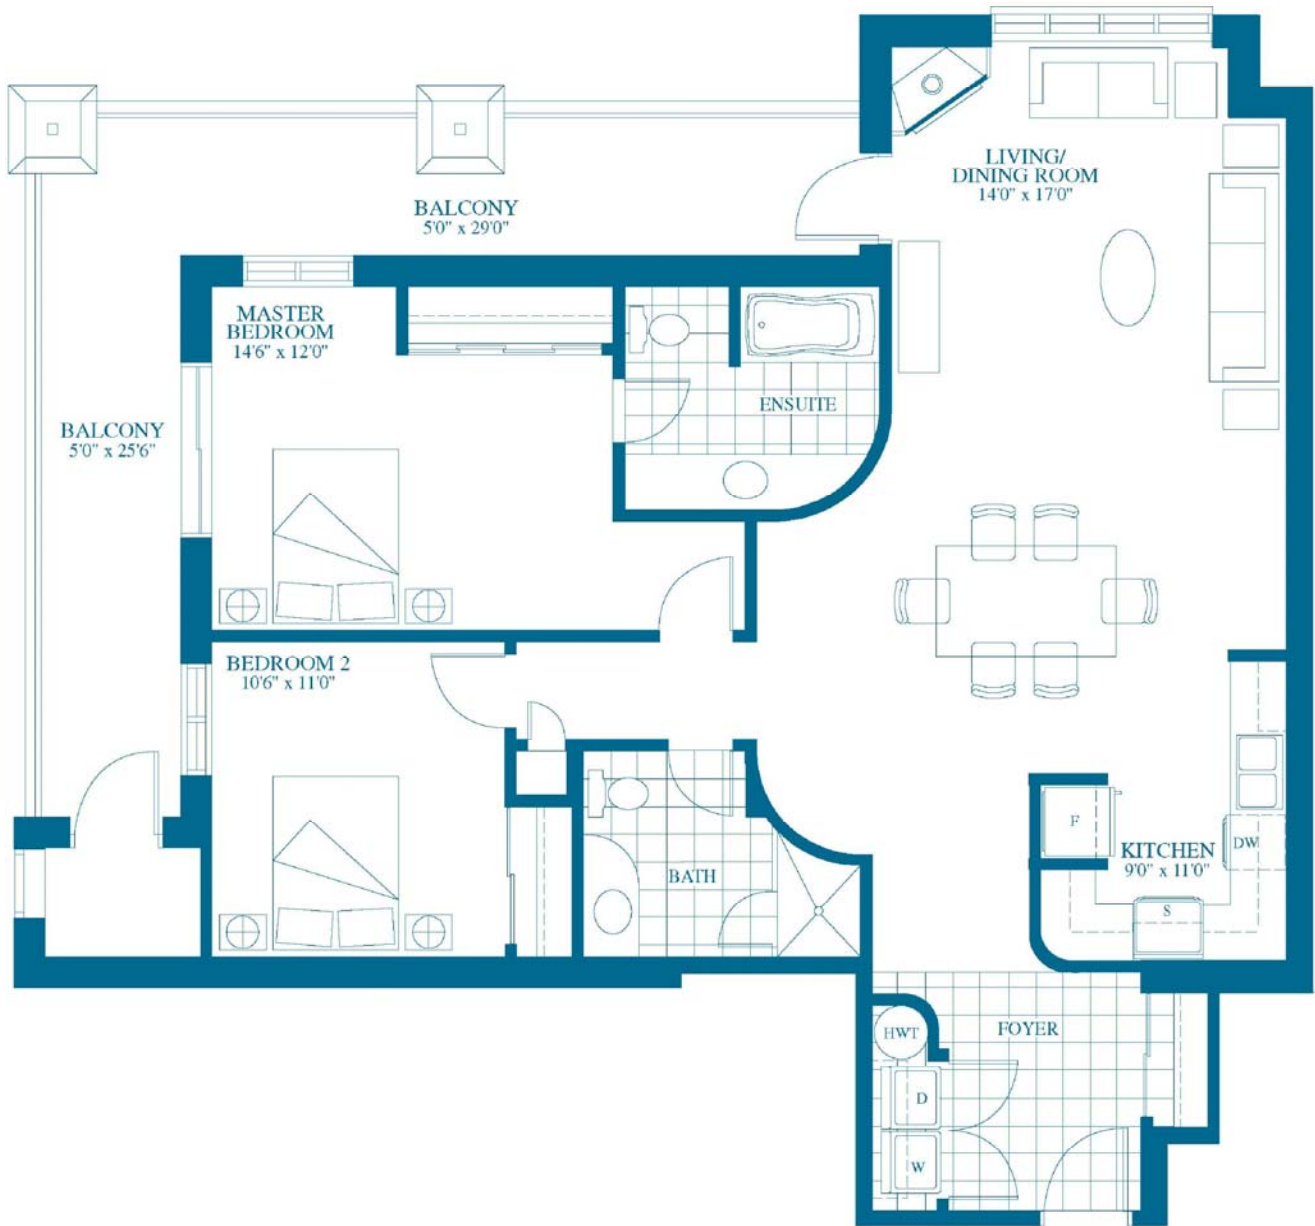

# Unit 402 (L)

Area: 1184 Sq.Ft.

## BOB-LO ISLAND BOULEVARD

1st FLOOR

2nd FLOOR

3rd FLOOR

4th FLOOR

5th FLOOR

LOFT FLOOR