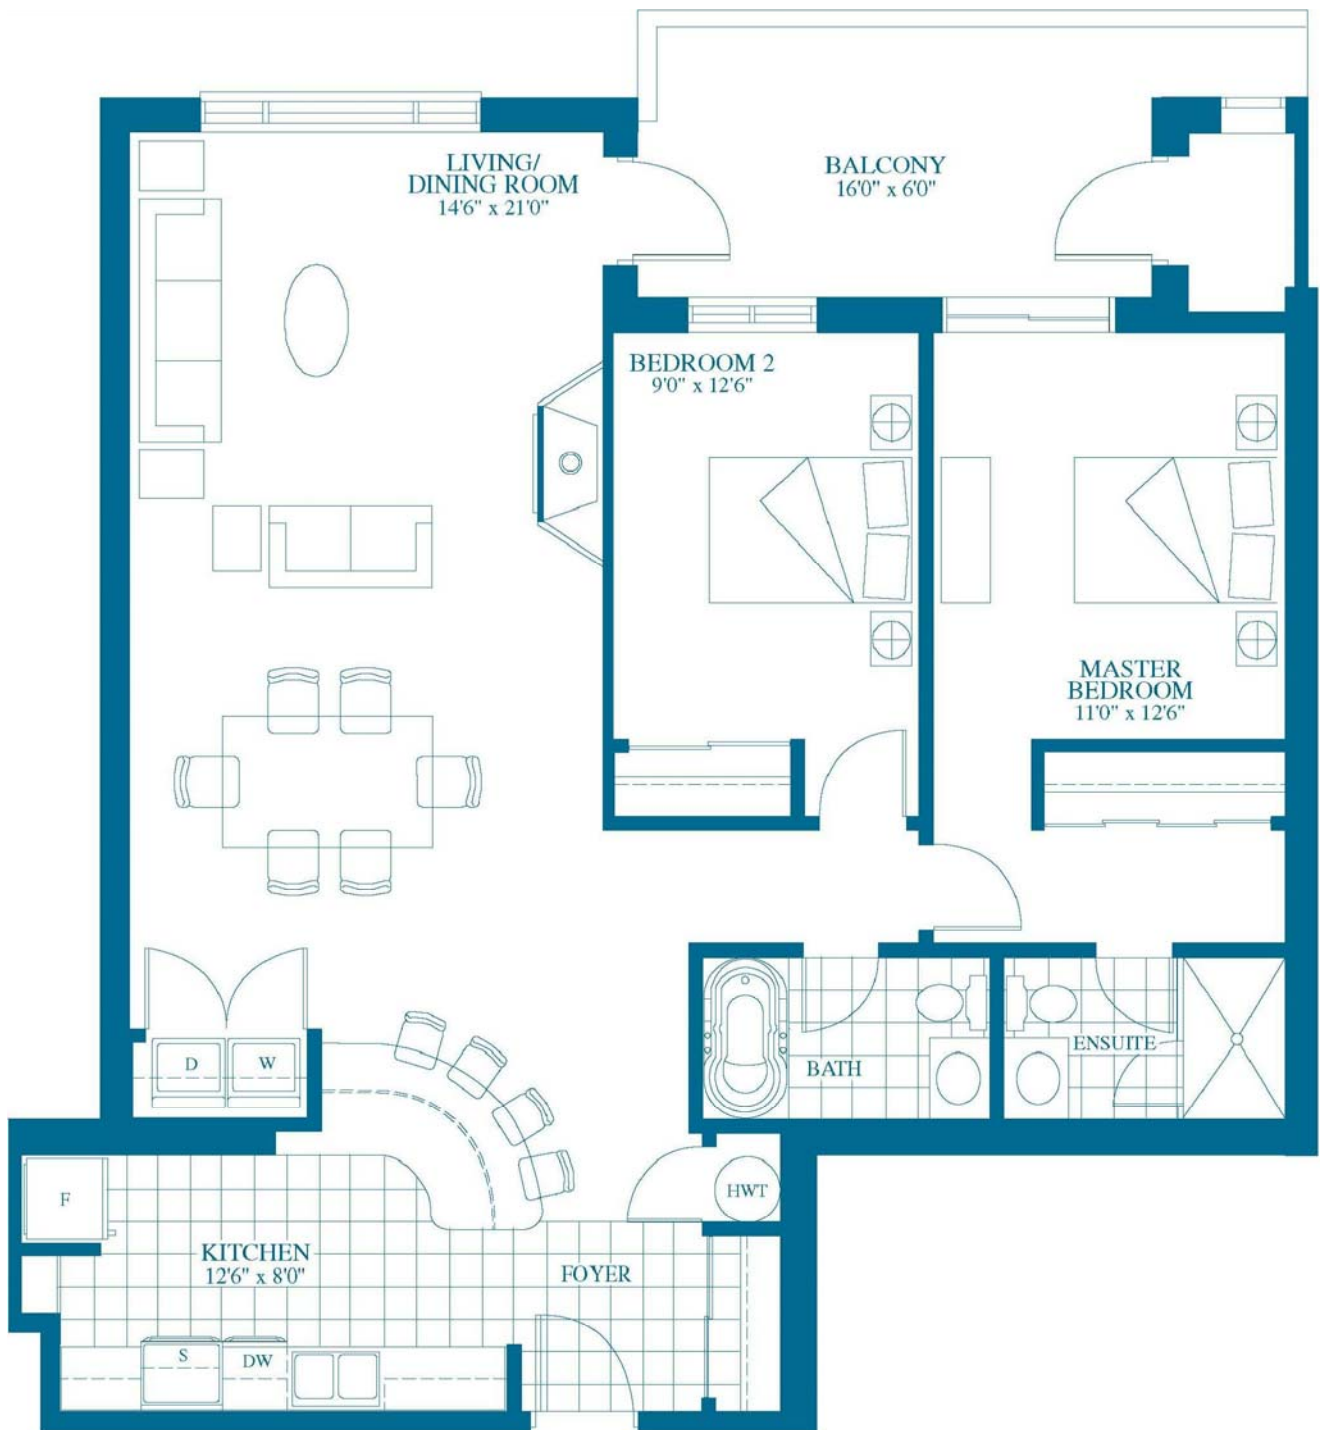

# Units 204, 304, 404 & 504 (K)

Area: 1141 Sq.Ft.

## BOB-LO ISLAND BOULEVARD

1st FLOOR

2nd FLOOR

3rd FLOOR

4th FLOOR

5th FLOOR

LOFT FLOOR

*Harbourview*  
RESORT CONDOMINIUMS