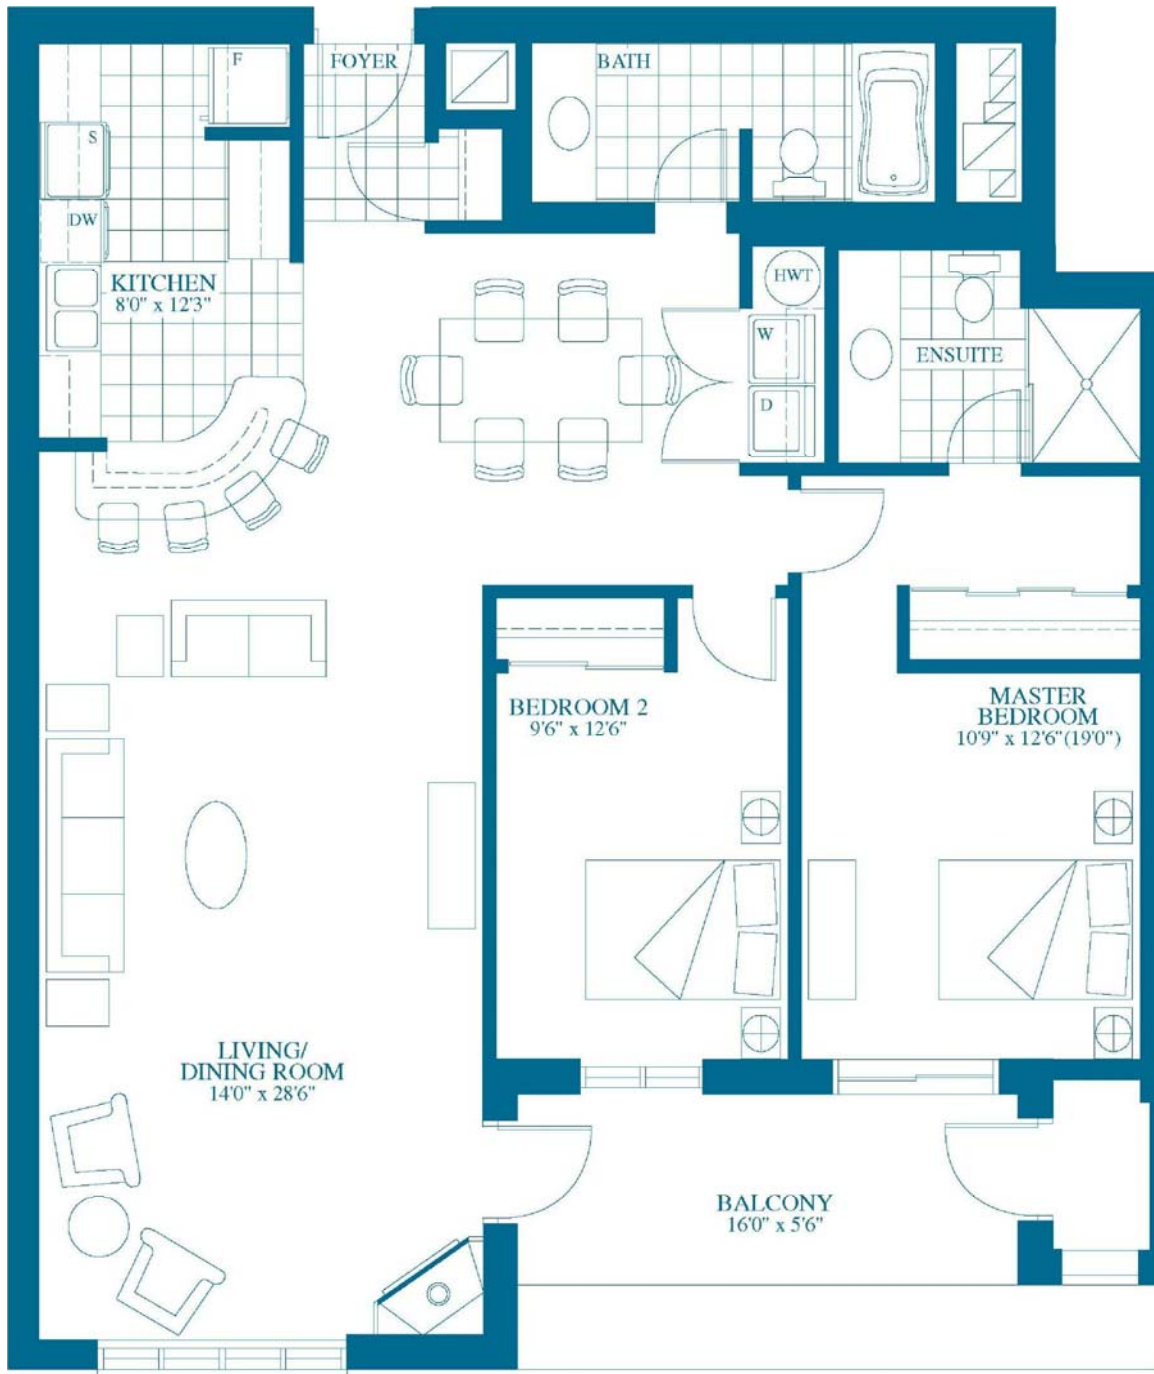

Unit 106 (F)

Area: 1164 Sq.Ft.

BOB-LO ISLAND BOULEVARD

1st FLOOR

2nd FLOOR

3rd FLOOR

4th FLOOR

5th FLOOR

LOFT FLOOR

Harbourview

RESORT CONDOMINIUMS