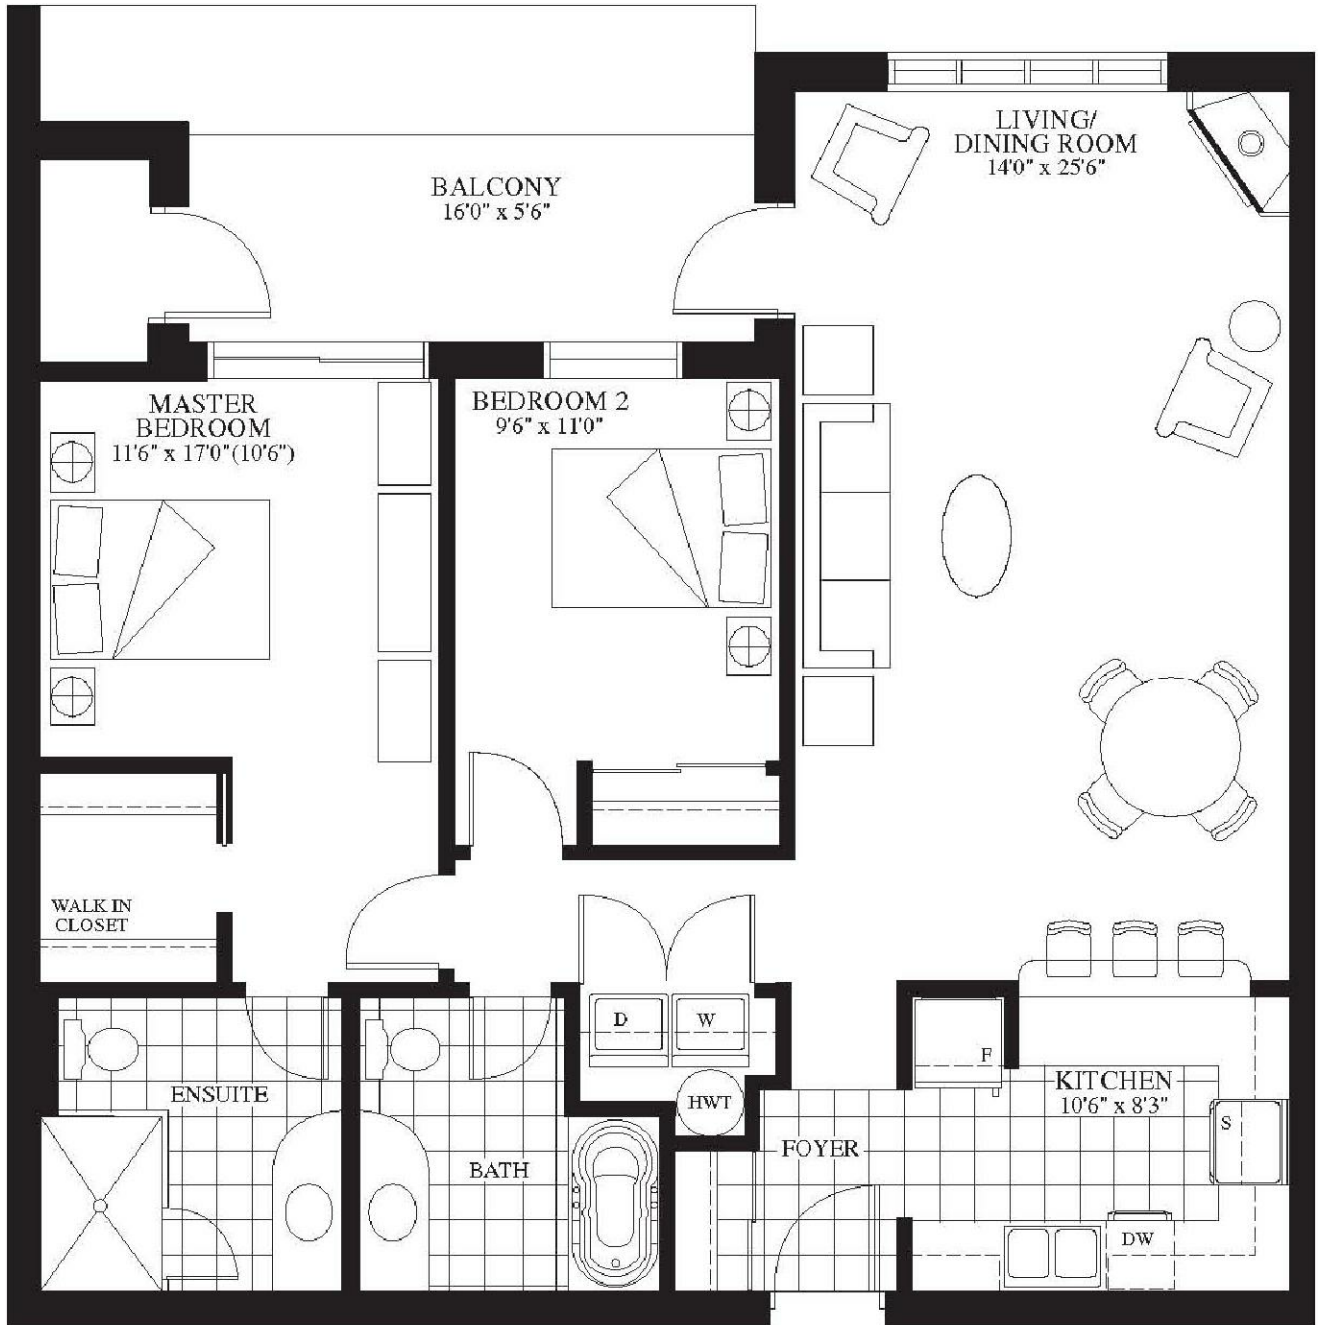

Units 103, 203 & 303 (C)

Area: 1065 Sq.Ft.

BOB-LO ISLAND BOULEVARD

1st FLOOR

2nd FLOOR

3rd FLOOR

4th FLOOR

5th FLOOR

LOFT FLOOR

Harbourview
RESORT CONDOMINIUMS