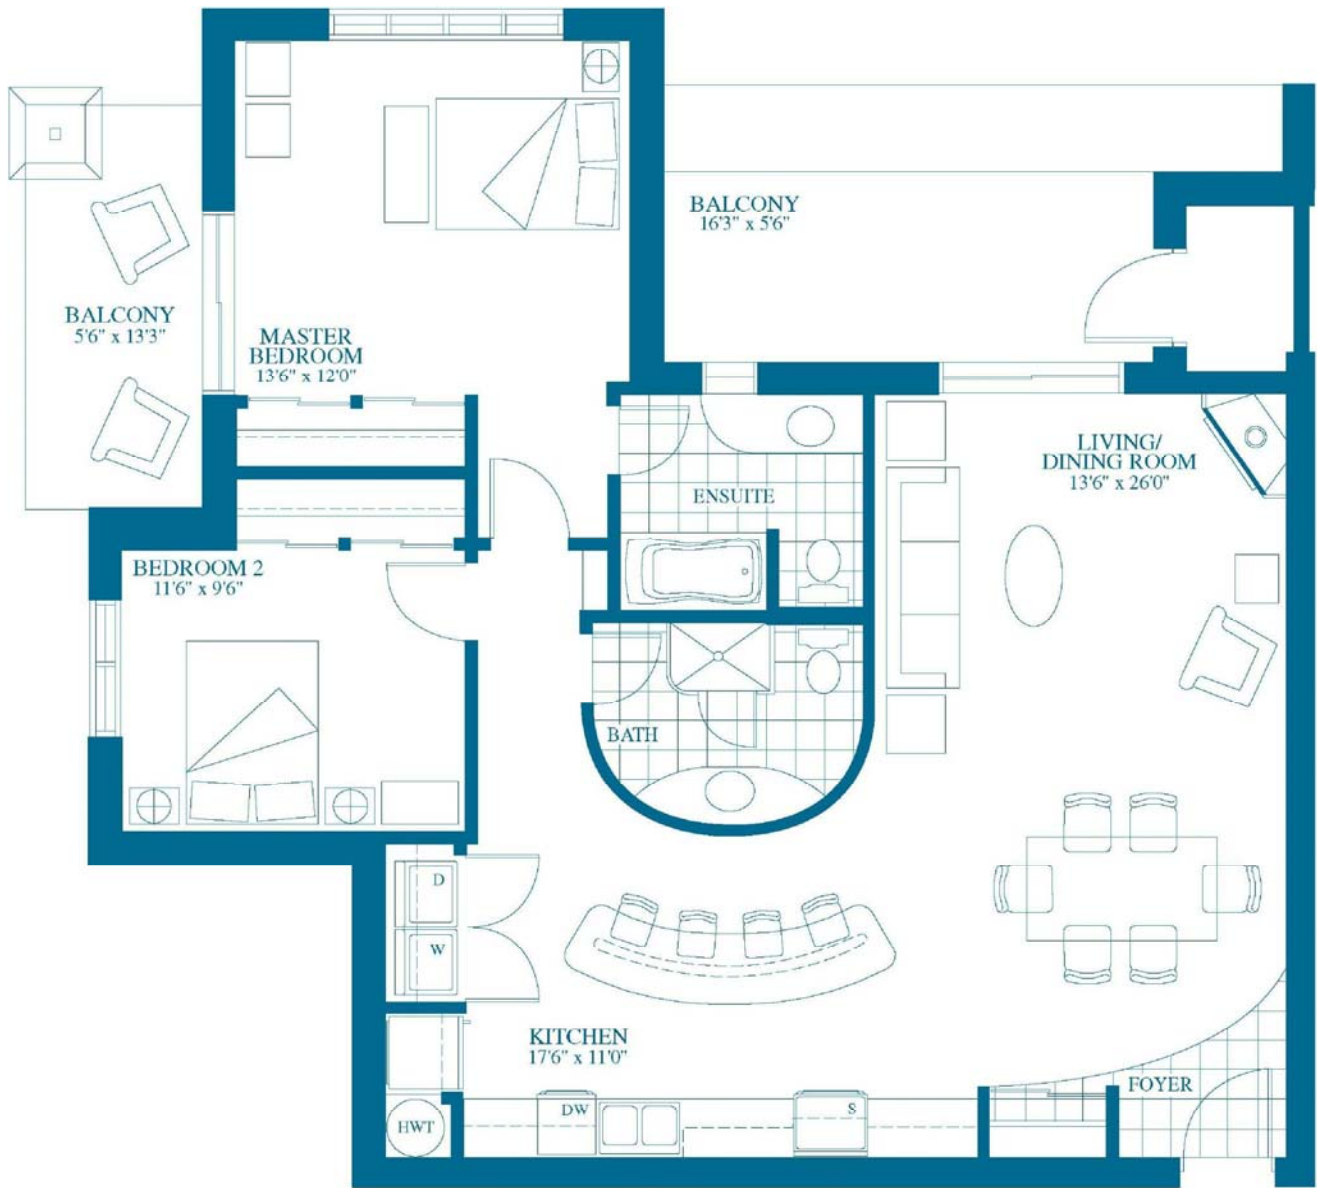

Units 107, 207 & 307 (A)

Area: 1091 Sq.Ft.

BOB-LO ISLAND BOULEVARD

1st FLOOR

2nd FLOOR

3rd FLOOR

4th FLOOR

5th FLOOR

LOFT FLOOR

Harbourview
RESORT CONDOMINIUMS