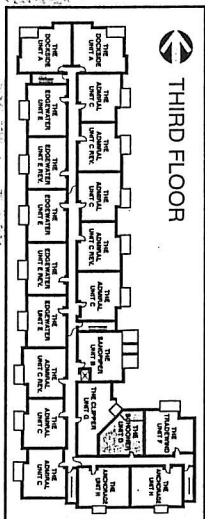

All plans and dimensions are approximate and subject to change at the discretion of the vendor.
Actual usable floor space may vary from the stated floor area. E. & O. All renderings are artist's conceptions.

The **SHOWER**

719 SQUARE FEET