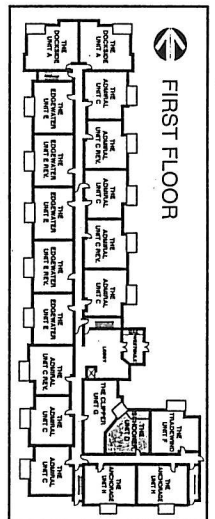

All plans and dimensions are approximate and subject to change at the discretion of the vendor.
Actual usable floor space may vary from the stated floor area. E. & O. All renderings are artist's conceptions.

The **SHOWER**

719 SQUARE FEET