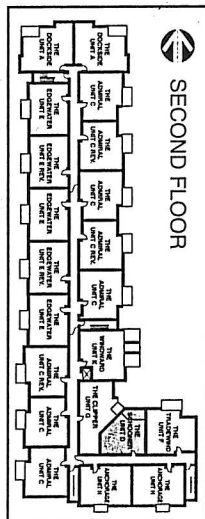

All plans and dimensions are approximate and subject to change at the discretion of the vendor.
Actual usable floor space may vary from the stated floor area. E. & O. All renderings are artist's conceptions.

The **SHOWER**

719 SQUARE FEET