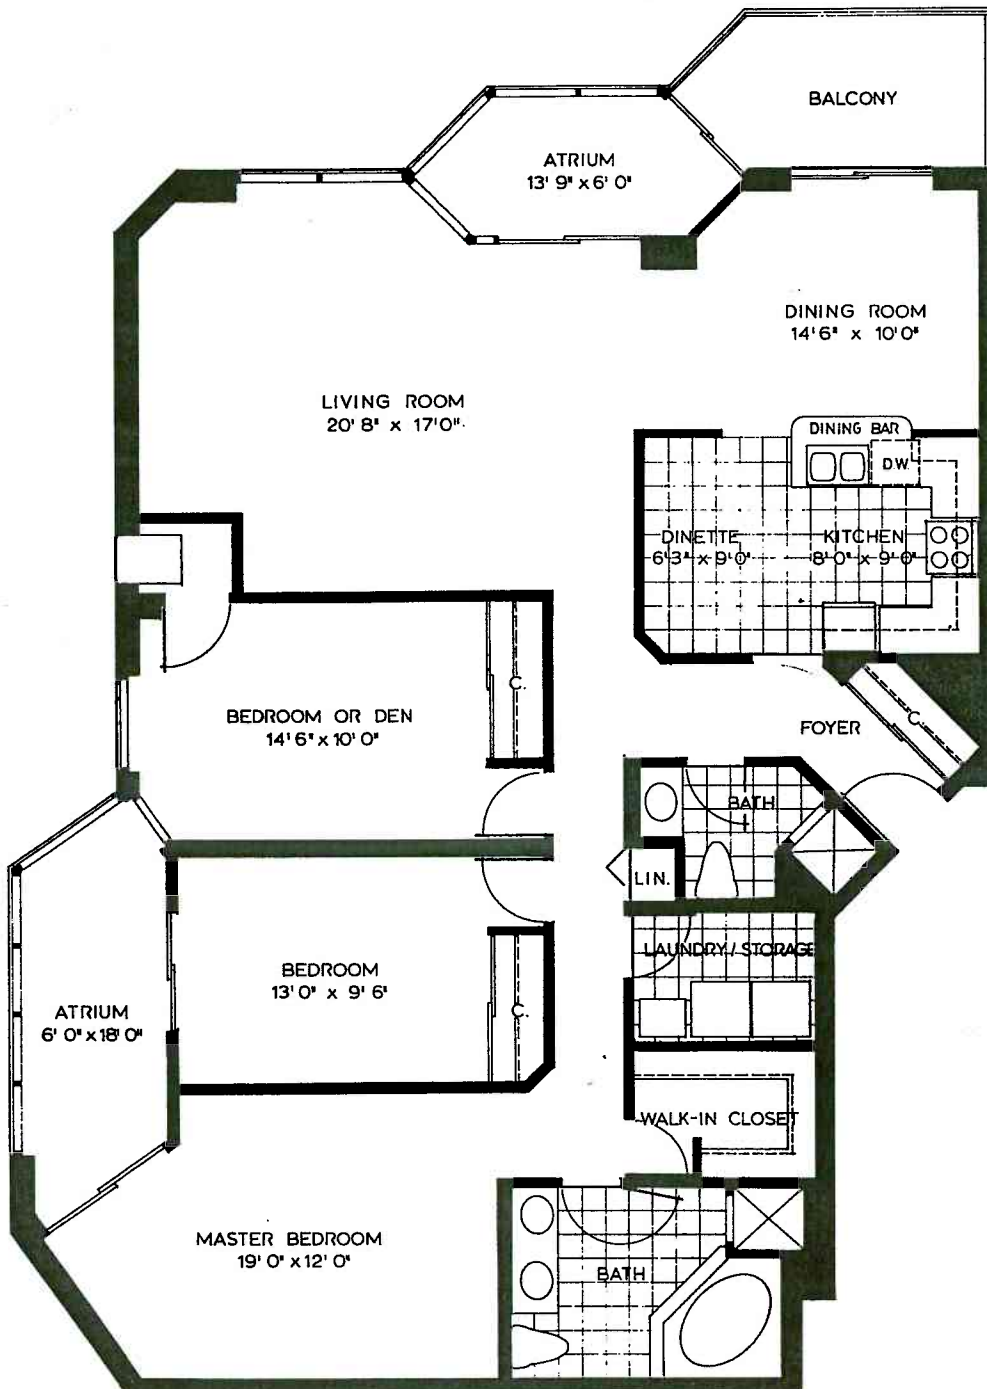

SUITE F WEST

3 Bedrooms, 2 Baths, 2 Atriums and Open Balcony
Total lifestyle area 1826 sq. ft.

- SUNSHINE ATRIUM
- LUMINOUS DROP CEILING IN KITCHEN
- EUROPEAN STYLE CABINETS
- CONVENIENT DINING BAR
- QUALITY KITCHEN APPLIANCES
- HANDY IN-SUITE LAUNDRY ROOM
- LUXURIOUS CERAMIC TILE ON BATHROOM FLOORS AND IN TUB AREA
- PRE WIRED FOR CABLE TELEVISION
- SECURITY INTERCOM SYSTEM

FLOORS 10-11-12

Room sizes and square footages shown approximate.
Specifications subject to change without notice.