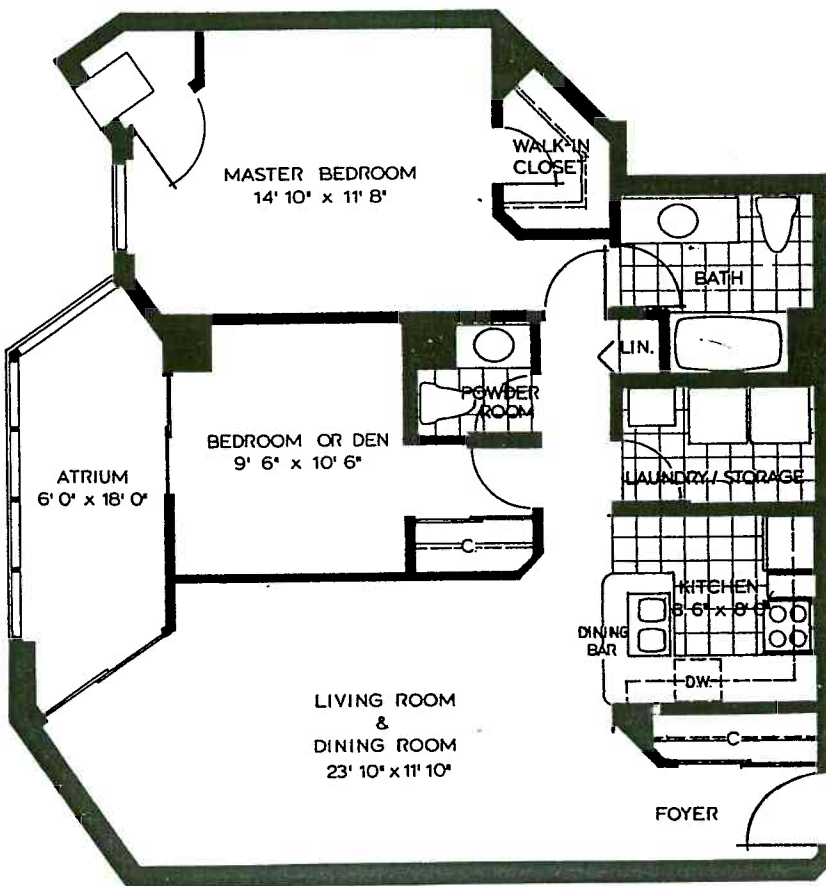

SUITE C WEST

2 Bedrooms, 1½ Bath and Atrium
Total lifestyle area 1058 sq. ft.

- SUNSHINE ATRIUM
- LUMINOUS DROP CEILING IN KITCHEN
- EUROPEAN STYLE CABINETS
- CONVENIENT DINING BAR
- QUALITY KITCHEN APPLIANCES
- HANDY-IN-SUITE LAUNDRY ROOM
- LUXURIOUS CERAMIC TILE ON BATHROOM FLOORS AND IN TUB AREA
- PRE WIRED FOR CABLE TELEVISION
- SECURITY INTERCOM SYSTEM

FLOORS 2-9

Room sizes and square footages shown approximate.
Specifications subject to change without notice.