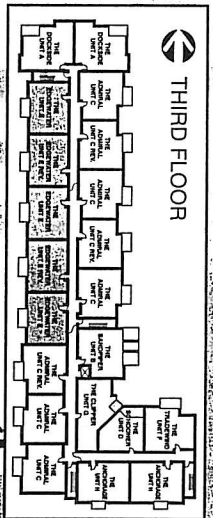

All Plans and dimensions are approximate and subject to change at the discretion of the vendor. Actual usable floor space may vary from the stated floor area. E. & O.E. All renderings are artist's concept.

The **EDGEWATER**

940 SQUARE FEET