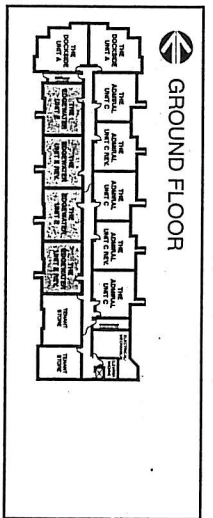

All Plans and dimensions are approximate and subject to change at the discretion of the vendor. Actual usable floor space may vary from the stated floor area. E. & O.E. All renderings are artist's concept.

The **EDGEWATER**

940 SQUARE FEET