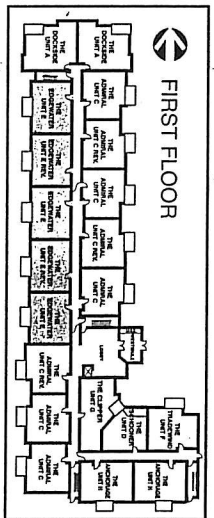

All Plans and dimensions are approximate and subject to change at the discretion of the vendor. Actual usable floor space may vary from the stated floor area. E. & O.E. All renderings are artist's concept.

The **EDGEWATER**

940 SQUARE FEET