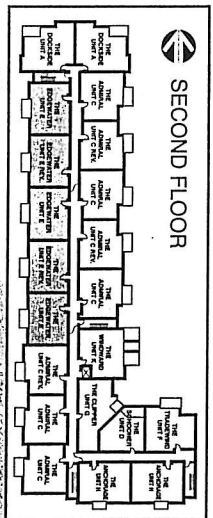

All Plans and dimensions are approximate and subject to change at the discretion of the vendor. Actual usable floor space may vary from the stated floor area. E. & O.E. All renderings are artist's concept.

The **EDGEWATER**

940 SQUARE FEET