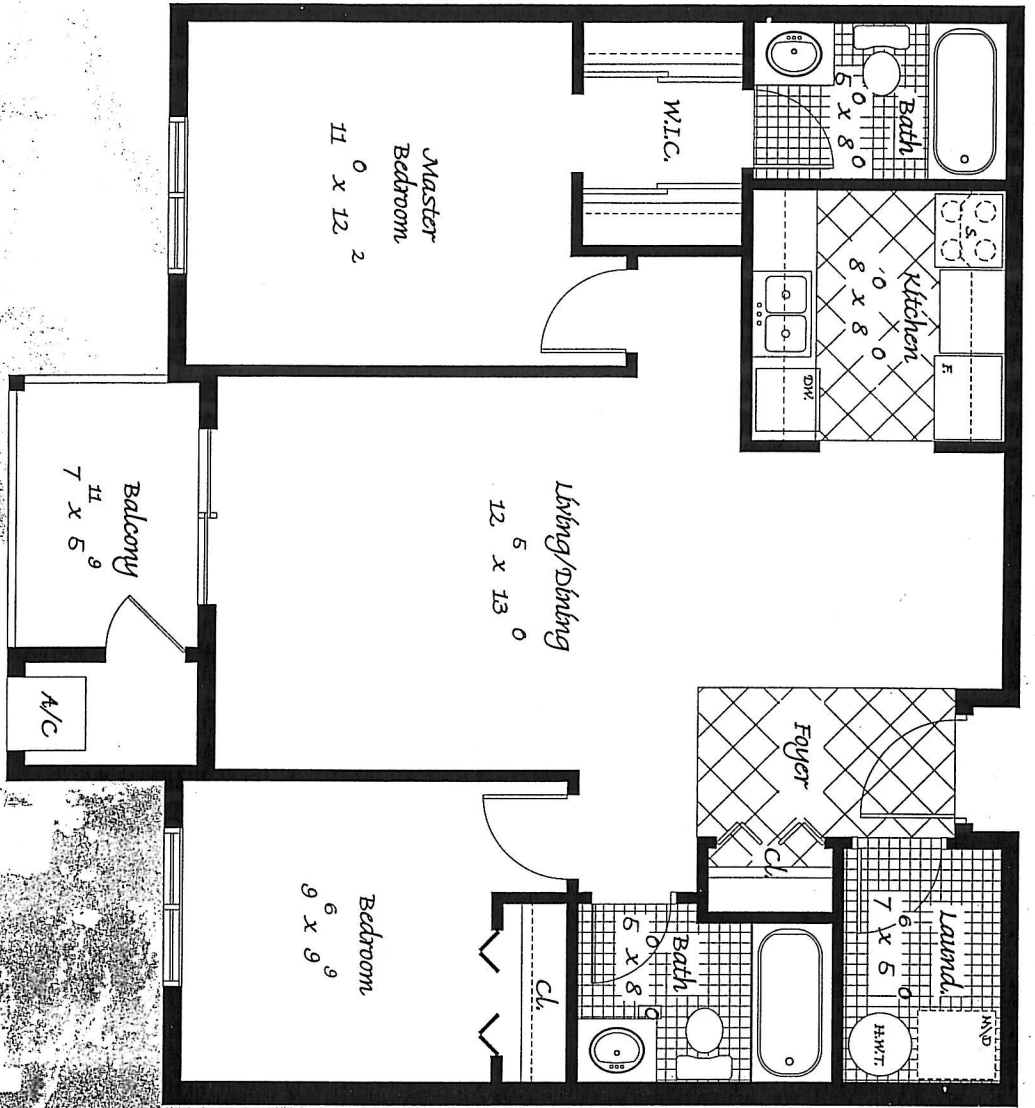

All Plans and dimensions are approximate and subject to change at the discretion of the vendor. Actual usable floor space may vary from the stated floor area. E. & O.E. All renderings are artist's concept.

The **EDGEWATER**

940 SQUARE FEET