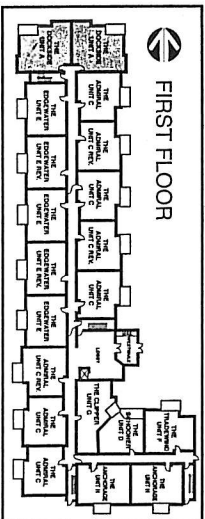

All plans and dimensions are approximate and subject to change at the discretion of the vendor. Actual usable floor space may vary from the stated floor area. E. & O. E. All renderings are artist's concept.

The **Rockside**

1008 SQUARE FEET