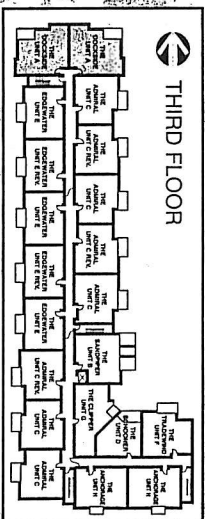

All plans and dimensions are approximate and subject to change at the discretion of the vendor. Actual usable floor space may vary from the stated floor area. E. & O. E. All renderings are artist's concept.

The **Rockside**

1008 SQUARE FEET